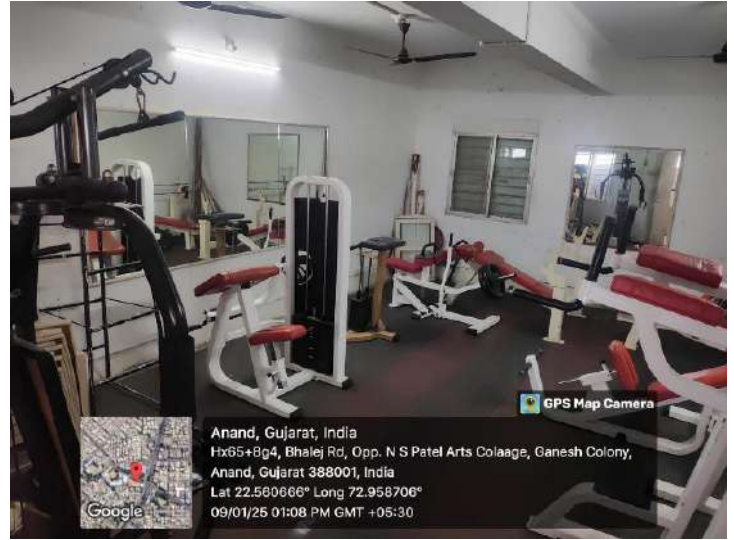

NAAC Re - Accredited with 'A' Grade Awarded to "College with Potential for Excellence" By UGC - Phase - II

N. S. Patel Arts (Autonomous) College

Managed By Sardar Patel Education Trust

Affiliated to Sardar Patel University, Vallabh Vidhyanagar.

B. N. Patel Fitness Centre